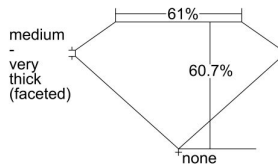

GIA®

FACSIMILE

GIA REPORT 6445208454

Verify this report at GIA.edu

GIA NATURAL DIAMOND DOSSIER®

August 02, 2022
GIA Report Number **6445208454**
Shape and Cutting Style ..... **Heart Brilliant**
Measurements ..... **5.67 x 6.28 x 3.81 mm**

GRADING RESULTS

Carat Weight ..... **0.81 carat**
Color Grade ..... **D**
Clarity Grade ..... **Internally Flawless**

ADDITIONAL GRADING INFORMATION

Polish ..... **Very Good**
Symmetry ..... **Very Good**
Fluorescence ..... **Faint**
Clarity Characteristics... **Surface Graining, Minor Details of Polish**
Inscription(s): **GIA 6445208454**

PROPORTIONS

Profile not to actual proportions

GRADING SCALES

GIA COLOR SCALE		GIA CLARITY SCALE	
COLORLESS	D	VERY VERY SLIGHTLY INCLUDED	FLAWLESS
	E		INTERNALLY FLAWLESS
	F		VVS₁
	G		VVS₂
	H		VS₁
	I		VS₂
	J		SI₁
	K		SI₂
	L		I₁
	M		I₂
NEAR COLORLESS	N	SLIGHTLY INCLUDED	I₃
	O		
	P		
	Q		
FAINT	R		
	S		
	T		
	U		
VERT LIGHT	V		
	W		
	X		
	Y		
LIGHT	Z