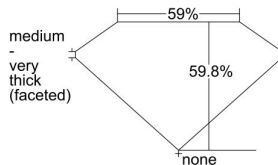

GIA®

FACSIMILE

GIA REPORT 6445212071

Verify this report at GIA.edu

GIA NATURAL DIAMOND DOSSIER®

August 01, 2022
GIA Report Number 6445212071
Shape and Cutting Style ..... Heart Brilliant
Measurements ..... 5.29 x 6.26 x 3.74 mm

GRADING RESULTS

Carat Weight ..... 0.73 carat
Color Grade ..... D
Clarity Grade VVS2

ADDITIONAL GRADING INFORMATION

Polish ..... Excellent
Symmetry ..... Excellent
Fluorescence ..... None
Clarity Characteristics ..... Cloud, Pinpoint
Inscription(s): GIA 6445212071

PROPORTIONS

Profile not to actual proportions

GRADING SCALES

GIA COLOR SCALE		GIA CLARITY SCALE			
COLORLESS	D	VERY VERY SLIGHTLY INCLUDED	FLAWLESS		
	E		INTERNALLY FLAWLESS		
	F	VERY SLIGHTLY INCLUDED	VVS₁		
	G		VVS₂		
	H		VS₁		
	NEAR COLORLESS	I	SLIGHTLY INCLUDED	VS₂	
		J		SI₁	
		FAINT	K	INCLUDED	SI₂
			L		I₁
			M		I₂
VERT LIGHT	N	LIGHT	I₃		
	O				
	P				
	Q				
	R