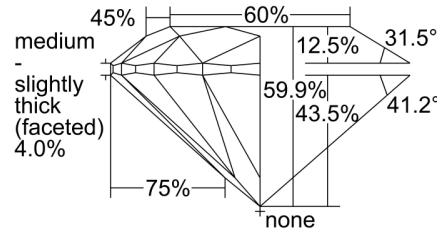

GIA NATURAL DIAMOND GRADING REPORT

August 08, 2022
GIA Report Number 6445227520
Shape and Cutting Style ..... Round Brilliant
Measurements ..... 7.40 - 7.45 x 4.45 mm

GRADING RESULTS

Carat Weight ..... 1.50 carat
Color Grade L
Clarity Grade VVS1
Cut Grade ..... Excellent

ADDITIONAL GRADING INFORMATION

Polish ..... Excellent
Symmetry ..... Excellent
Fluorescence ..... Strong Blue
Inscription(s): GIA 6445227520
Comments: Internal graining is not shown.

PROPORTIONS

Profile to actual proportions