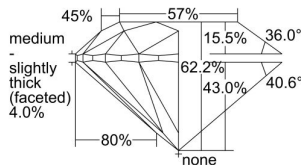

GIA®

FACSIMILE

GIA REPORT 6445252866

Verify this report at GIA.edu

GIA NATURAL DIAMOND DOSSIER®

August 03, 2022
GIA Report Number **6445252866**
Shape and Cutting Style ..... **Round Brilliant**
Measurements ..... **4.90 - 4.93 x 3.06 mm**

GRADING RESULTS

Carat Weight ..... **0.46 carat**
Color Grade ..... **F**
Clarity Grade **VVS1**
Cut Grade ..... **Excellent**

ADDITIONAL GRADING INFORMATION

Polish ..... **Excellent**
Symmetry ..... **Excellent**
Fluorescence ..... **None**
Clarity Characteristics..... **Pinpoint, Manufacturing Remnant**
Inscription(s): **GIA 6445252866**

PROPORTIONS

Profile to actual proportions

GRADING SCALES

GIA COLOR SCALE

COLORLESS	D
	E
	F
	G
	H
	I
	J
NEAR COLORLESS	K
	L
Faint	M
	N
	O
	P
	Q
	R
	S
	T
	U
	V
	W
	X
	Y
Light	Z

GIA CLARITY SCALE

FLAWLESS	VERY VERY SLIGHTLY INCLUDED	VVS₁	VVS₂	VS₁	VS₂	SI₁	SI₂	I₁	I₂	I₃	
											VERY SLIGHTLY INCLUDED
INTERNALLY FLAWLESS											

GIA CUT SCALE

EXCELLENT
VERY GOOD
GOOD
FAIR
POOR