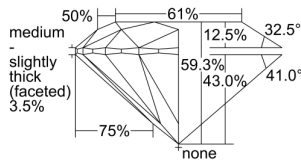

GIA®

FACSIMILE

GIA REPORT 6445278568

Verify this report at GIA.edu

GIA NATURAL DIAMOND DOSSIER®

August 12, 2022
GIA Report Number 6445278568
Shape and Cutting Style ..... Round Brilliant
Measurements ..... 4.80 - 4.82 x 2.85 mm

GRADING RESULTS

Carat Weight ..... 0.40 carat
Color Grade ..... E
Clarity Grade VS1
Cut Grade ..... Excellent

ADDITIONAL GRADING INFORMATION

Polish ..... Excellent
Symmetry ..... Excellent
Fluorescence ..... None
Clarity Characteristics ..... Crystal, Cloud
Inscription(s): GIA 6445278568

PROPORTIONS

Profile to actual proportions

GRADING SCALES

GIA COLOR SCALE	GIA CLARITY SCALE	GIA CUT SCALE
D	FLAWLESS	EXCELLENT
E	FLAWLESS	
F	INTERNALLY FLAWLESS	VERY GOOD
G	FLAWLESS	
H	VVS₁	GOOD
I	VVS₂	
J	VS₁	FAIR
K	VS₂	
L	SI₁	POOR
M	SI₂	
N	I₁	
O	I₂	
P	I₃	
Q		
R		
S		
T		
U		
V		
W		
X		
Y		
Z