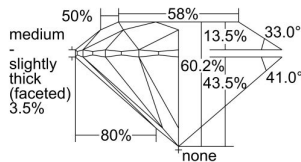

GIA®

FACSIMILE

GIA REPORT 6445287476

Verify this report at GIA.edu

GIA NATURAL DIAMOND DOSSIER®

August 08, 2022
GIA Report Number **6445287476**
Shape and Cutting Style ..... **Round Brilliant**
Measurements ..... **4.37 - 4.39 x 2.64 mm**

GRADING RESULTS

Carat Weight ..... **0.30 carat**
Color Grade ..... **D**
Clarity Grade **S11**
Cut Grade ..... **Excellent**

ADDITIONAL GRADING INFORMATION

Polish ..... **Excellent**
Symmetry ..... **Excellent**
Fluorescence ..... **None**
Clarity Characteristics ..... **Crystal, Cloud**
Inscription(s): **GIA 6445287476**

PROPORTIONS

Profile to actual proportions

GRADING SCALES

GIA COLOR SCALE

COLORESS	D
	E
	F
	G
	H
	I
	J
NEAR COLORESS	K
	L
FAINT	M
	N
	O
	P
	R
VERY LIGHT	S
	T
	U
	V
	W
	X
	Y
LIGHT	Z

GIA CLARITY SCALE

	FLAWLESS
	INTERNALLY FLAWLESS
VERY VERY SLIGHTLY INCLUDED	VVS₁
	VVS₂
VERY SLIGHTLY INCLUDED	VS₁
	VS₂
SLIGHTLY INCLUDED	S1₁
	S1₂
	I₁
	I₂
INCLUDED	I₃

GIA CUT SCALE

	EXCELLENT
	VERY GOOD
	GOOD
	FAIR
	POOR