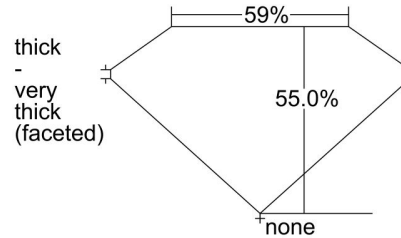

GIA NATURAL DIAMOND GRADING REPORT

August 18, 2022
 GIA Report Number 6445311474
 Shape and Cutting Style Pear Brilliant
 Measurements 10.44 x 7.43 x 4.09 mm

GRADING RESULTS

Carat Weight 2.04 carat
 Color Grade D
 Clarity Grade SI1

ADDITIONAL GRADING INFORMATION

Polish Very Good
 Symmetry Very Good
 Fluorescence None
 Inscription(s): GIA 6445311474
Comments: Pinpoints are not shown.

PROPORTIONS

Profile not to actual proportions

CLARITY CHARACTERISTICS

KEY TO SYMBOLS*

- Crystal
- ~ Feather
- ∖ Needle
- ∧ Natural

* Red symbols denote internal characteristics (inclusions). Green or black symbols denote external characteristics (blemishes). Diagram is an approximate representation of the diamond, and symbols shown indicate type, position, and approximate size of clarity characteristics. All clarity characteristics may not be shown. Details of finish are not shown.