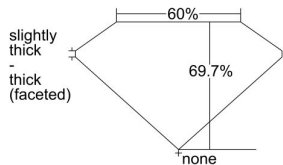

GIA®

FACSIMILE

GIA REPORT 6445312269

Verify this report at GIA.edu

GIA NATURAL DIAMOND DOSSIER®

August 09, 2022
GIA Report Number 6445312269
Shape and Cutting Style ..... Cushion Modified Brilliant
Measurements ..... 5.23 x 4.86 x 3.39 mm

GRADING RESULTS

Carat Weight ..... 0.72 carat
Color Grade ..... G
Clarity Grade VS1

ADDITIONAL GRADING INFORMATION

Polish ..... Excellent
Symmetry ..... Excellent
Fluorescence ..... Strong Blue
Clarity Characteristics ..... Crystal, Pinpoint
Inscription(s): GIA 6445312269

PROPORTIONS

Profile not to actual proportions

GRADING SCALES

GIA COLOR SCALE		GIA CLARITY SCALE			
COLORLESS	D	VERY VERY SLIGHTLY INCLUDED	FLAWLESS		
	E		INTERNALLY FLAWLESS		
	F	VERY SLIGHTLY INCLUDED	VS₁		
	G		VS₂		
	H		VS₁		
	NEAR COLORLESS	I	SLIGHTLY INCLUDED	VS₂	
		J		SI₁	
		FAINT	K	INCLUDED	SI₂
			L		I₁
			M		I₂
VERT LIGHT	N	LIGHT	I₃		
	O				
	P				
	Q				
	R