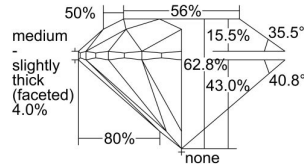

GIA®

FACSIMILE

GIA REPORT 6445318354

Verify this report at GIA.edu

GIA NATURAL DIAMOND DOSSIER®

August 09, 2022
GIA Report Number **6445318354**
Shape and Cutting Style ..... **Round Brilliant**
Measurements ..... **5.29 - 5.32 x 3.33 mm**

GRADING RESULTS

Carat Weight ..... **0.58 carat**
Color Grade ..... **D**
Clarity Grade **VS1**
Cut Grade ..... **Excellent**

ADDITIONAL GRADING INFORMATION

Polish ..... **Excellent**
Symmetry ..... **Excellent**
Fluorescence ..... **Faint**
Clarity Characteristics.....**Crystal, Cloud, Feather, Pinpoint**
Inscription(s): **GIA 6445318354**

PROPORTIONS

Profile to actual proportions