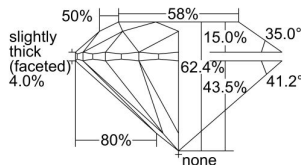

GIA®

FACSIMILE

GIA REPORT 6445320541

Verify this report at GIA.edu

GIA NATURAL DIAMOND DOSSIER®

August 16, 2022
GIA Report Number 6445320541
Shape and Cutting Style ..... Round Brilliant
Measurements ..... 4.33 - 4.34 x 2.71 mm

GRADING RESULTS

Carat Weight ..... 0.31 carat
Color Grade ..... G
Clarity Grade SI2
Cut Grade ..... Excellent

ADDITIONAL GRADING INFORMATION

Polish ..... Excellent
Symmetry ..... Excellent
Fluorescence ..... None
Clarity Characteristics ..... Cloud, Crystal
Inscription(s): GIA 6445320541

PROPORTIONS

Profile to actual proportions