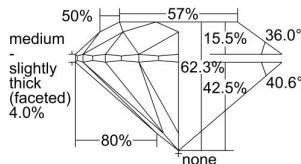

GIA®

FACSIMILE

GIA REPORT 6445332698

Verify this report at GIA.edu

GIA NATURAL DIAMOND DOSSIER®

September 01, 2022
GIA Report Number **6445332698**
Shape and Cutting Style ..... **Round Brilliant**
Measurements ..... **5.03 - 5.07 x 3.15 mm**

GRADING RESULTS

Carat Weight ..... **0.50 carat**
Color Grade ..... **H**
Clarity Grade **S12**
Cut Grade ..... **Excellent**

ADDITIONAL GRADING INFORMATION

Polish ..... **Excellent**
Symmetry ..... **Excellent**
Fluorescence ..... **None**
Clarity Characteristics ..... **Feather, Cloud**
Inscription(s): **GIA 6445332698**

PROPORTIONS

Profile to actual proportions