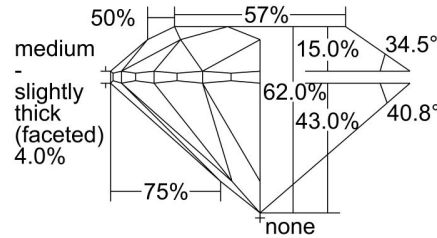

GIA NATURAL DIAMOND GRADING REPORT

August 18, 2022
 GIA Report Number 6445352304
 Shape and Cutting Style Round Brilliant
 Measurements 6.34 - 6.40 x 3.95 mm

GRADING RESULTS

Carat Weight 1.00 carat
 Color Grade I
 Clarity Grade SI1
 Cut Grade Excellent

Profile to actual proportions

CLARITY CHARACTERISTICS

KEY TO SYMBOLS*

-  Feather
-  Cloud
-  Crystal
-  Needle
-  Natural

* Red symbols denote internal characteristics (inclusions). Green or black symbols denote external characteristics (blemishes). Diagram is an approximate representation of the diamond, and symbols shown indicate type, position, and approximate size of clarity characteristics. All clarity characteristics may not be shown. Details of finish are not shown.