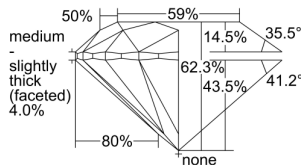

GIA®

FACSIMILE

GIA REPORT

6445361278

Verify this report at GIA.edu

GIA NATURAL DIAMOND DOSSIER®

August 12, 2022
GIA Report Number 6445361278
Shape and Cutting Style ..... Round Brilliant
Measurements ..... 4.74 - 4.77 x 2.97 mm

GRADING RESULTS

Carat Weight ..... 0.41 carat
Color Grade ..... G
Clarity Grade VS1
Cut Grade ..... Excellent

ADDITIONAL GRADING INFORMATION

Polish ..... Excellent
Symmetry ..... Excellent
Fluorescence ..... Medium Blue
Clarity Characteristics..... Crystal, Cloud, Pinpoint
Inscription(s): GIA 6445361278

PROPORTIONS

Profile to actual proportions

GRADING SCALES

GIA COLOR SCALE	GIA CLARITY SCALE	GIA CUT SCALE	
D	FLAWLESS	EXCELLENT	
E	INTERNALLY FLAWLESS		
F		VVS₁	VERY GOOD
G	VVS₂		
H	VS₁	GOOD	
I	VS₂		
J	SI₁	FAIR	
K	SI₂		
L	I₁	POOR	
M	I₂		
N	I₃		
O			
P			
Q			
R			
S			
T			
U			
V			
W			
X			
Y			
Z