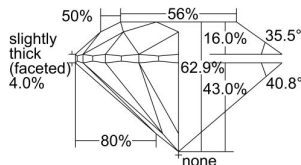

GIA®

FACSIMILE

GIA REPORT 6445368225

Verify this report at GIA.edu

GIA NATURAL DIAMOND DOSSIER®

August 13, 2022
GIA Report Number 6445368225
Shape and Cutting Style ..... Round Brilliant
Measurements ..... 4.65 - 4.69 x 2.94 mm

GRADING RESULTS

Carat Weight ..... 0.40 carat
Color Grade ..... G
Clarity Grade VS2
Cut Grade ..... Excellent

ADDITIONAL GRADING INFORMATION

Polish ..... Excellent
Symmetry ..... Excellent
Fluorescence ..... Faint
Clarity Characteristics ..... Crystal
Inscription(s): GIA 6445368225

PROPORTIONS

Profile to actual proportions

GRADING SCALES

GIA COLOR SCALE	GIA CLARITY SCALE	GIA CUT SCALE	
D	FLAWLESS	EXCELLENT	
E	INTERNALLY FLAWLESS		
F		VVS₁	VERY GOOD
G	VVS₂		
H	VS₁	GOOD	
I	VS₂		
J	SI₁	FAIR	
K	SI₂		
L	I₁	POOR	
M			
N			
O	I₂		
P			
Q			
R	I₃		
S			
T			
U			
V			
W			
X			
Y			
Z