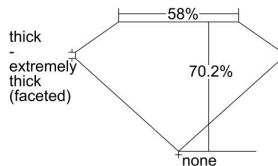

GIA®

FACSIMILE

GIA REPORT 6445372779

Verify this report at GIA.edu

GIA NATURAL DIAMOND DOSSIER®

August 25, 2022
GIA Report Number 6445372779
Shape and Cutting Style ..... Oval Brilliant
Measurements ..... 7.16 x 5.19 x 3.65 mm

GRADING RESULTS

Carat Weight ..... 0.90 carat
Color Grade ..... J
Clarity Grade S11

ADDITIONAL GRADING INFORMATION

Polish ..... Excellent
Symmetry ..... Good
Fluorescence ..... Medium Blue
Clarity Characteristics ..... Crystal, Cloud, Feather
Inscription(s): GIA 6445372779

PROPORTIONS

Profile not to actual proportions

GRADING SCALES

GIA COLOR SCALE		GIA CLARITY SCALE		
NEAR COLORLESS	D	VERY VERY SLIGHTLY INCLUDED	FLAWLESS	
	E		INTERNALLY FLAWLESS	
	F	VERY SLIGHTLY INCLUDED	VVS₁	
	G		VVS₂	
	H		VS₁	
	FAINT	I	SLIGHTLY INCLUDED	VS₂
		J		S1₁
		K	INCLUDED	S1₂
		L		I₁
		M		I₂
LIGHT	N	Z	I₃	
	O			
	P			
	Q			
	R