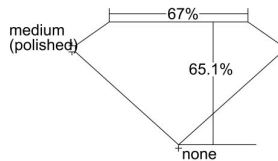

GIA®

FACSIMILE

GIA REPORT 6445420394

Verify this report at GIA.edu

GIA NATURAL DIAMOND DOSSIER®

August 30, 2022
GIA Report Number **6445420394**
Shape and Cutting Style ..... **Cut-Cornered Rectangular Modified Brilliant**
Measurements ..... **5.12 x 3.62 x 2.36 mm**

GRADING RESULTS

Carat Weight ..... **0.35 carat**
Color Grade ..... **D**
Clarity Grade **S12**

ADDITIONAL GRADING INFORMATION

Polish ..... **Excellent**
Symmetry ..... **Excellent**
Fluorescence ..... **Faint**
Clarity Characteristics ..... **Crystal**
Inscription(s): **GIA 6445420394**

PROPORTIONS

Profile not to actual proportions

GRADING SCALES

GIA COLOR SCALE		GIA CLARITY SCALE	
COLORLESS	D	VERY VERY SLIGHTLY INCLUDED	FLAWLESS
	E		INTERNALLY FLAWLESS
	F		VVS₁
	G		VVS₂
	H		VS₁
NEAR COLORLESS	I	VERY SLIGHTLY INCLUDED	VS₂
	J		S1₁
	K		S1₂
	L		I₁
	M		I₂
FAINT	N	SLIGHTLY INCLUDED	I₃
	O		
	P		
	Q		
	R		
VERT LIGHT	S	INCLUDED	
	T		
	U		
	V		
	W		
LIGHT	X		
	Y		
	Z