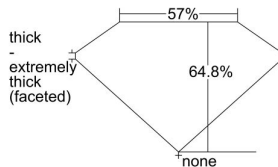

GIA®

FACSIMILE

GIA REPORT 6445436808

Verify this report at GIA.edu

GIA NATURAL DIAMOND DOSSIER®

September 02, 2022
GIA Report Number 6445436808
Shape and Cutting Style ..... Pear Brilliant
Measurements ..... 4.97 x 3.07 x 1.99 mm

GRADING RESULTS

Carat Weight ..... 0.19 carat
Color Grade ..... D
Clarity Grade ..... Internally Flawless

ADDITIONAL GRADING INFORMATION

Polish ..... Very Good
Symmetry ..... Good
Fluorescence ..... None
Clarity Characteristics ..... Minor Details of Polish
Inscription(s): GIA 6445436808

PROPORTIONS

Profile not to actual proportions

GRADING SCALES

GIA COLOR SCALE		GIA CLARITY SCALE			
COLORLESS	D	VERY VERY SLIGHTLY INCLUDED	FLAWLESS		
	E		INTERNALLY FLAWLESS		
	F	VERY SLIGHTLY INCLUDED	VVS₁		
	G		VVS₂		
	H		VS₁		
	NEAR COLORLESS	I	SLIGHTLY INCLUDED	VS₂	
		J		SI₁	
		FAINT	K	INCLUDED	SI₂
			L		I₁
			M		I₂
VERT LIGHT	N	LIGHT	I₃		
	O				
	P				
	Q				
	R