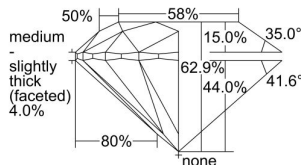

GIA®

FACSIMILE

GIA REPORT

6445472712

Verify this report at GIA.edu

GIA NATURAL DIAMOND DOSSIER®

August 25, 2022
GIA Report Number **6445472712**
Shape and Cutting Style ..... **Round Brilliant**
Measurements ..... **5.76 - 5.78 x 3.63 mm**

GRADING RESULTS

Carat Weight ..... **0.75 carat**
Color Grade ..... **F**
Clarity Grade **S12**
Cut Grade ..... **Excellent**

ADDITIONAL GRADING INFORMATION

Polish ..... **Excellent**
Symmetry ..... **Excellent**
Fluorescence ..... **None**
Clarity Characteristics ..... **Cloud**
Inscription(s): **GIA 6445472712**

PROPORTIONS

Profile to actual proportions

GRADING SCALES

GIA COLOR SCALE

COLORESS	D
	E
	F
	G
	H
	I
	J
NEAR COLORESS	K
	L
FANIT	M
	N
	O
	P
VERY LIGHT	Q
	R
	S
	T
	U
	V
LIGHT	W
	X
	Y
	Z

GIA CLARITY SCALE

VERY VERY SLIGHTLY INCLUDED	FLAWLESS
	INTERNALLY FLAWLESS
VERY SLIGHTLY INCLUDED	VVS₁
	VVS₂
SLIGHTLY INCLUDED	VS₁
	VS₂
INCLUDED	I₁
	I₂
	I₃

GIA CUT SCALE

EXCELLENT
VERY GOOD
GOOD
FAIR
POOR