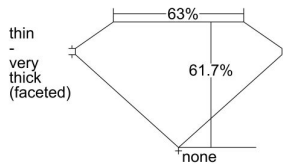

GIA®

FACSIMILE

GIA REPORT 6445519868

Verify this report at GIA.edu

GIA NATURAL DIAMOND DOSSIER®

September 02, 2022
GIA Report Number 6445519868
Shape and Cutting Style ..... Heart Brilliant
Measurements ..... 5.04 x 6.05 x 3.73 mm

GRADING RESULTS

Carat Weight ..... 0.70 carat
Color Grade ..... E
Clarity Grade S11

ADDITIONAL GRADING INFORMATION

Polish ..... Excellent
Symmetry ..... Excellent
Fluorescence ..... None
Clarity Characteristics.....Crystal, Cloud, Cavity, Indented Natural
Inscription(s): GIA 6445519868

PROPORTIONS

Profile not to actual proportions

GRADING SCALES

GIA COLOR SCALE		GIA CLARITY SCALE			
COLORLESS	D	VERY VERY SLIGHTLY INCLUDED	FLAWLESS		
	E		INTERNALLY FLAWLESS		
	F		VVS₁		
	NEAR COLORLESS	G	VERY SLIGHTLY INCLUDED	VVS₂	
		H		VS₁	
		FANT	I	SLIGHTLY INCLUDED	VS₂
			J		S1₁
			K		S1₂
	LIGHT	L	INCLUDED	I₁	
		M		I₂	
N		I₃			
O					
P					
Q					
R					
S					
T					
U					
V					
W					
X					
Y					
Z