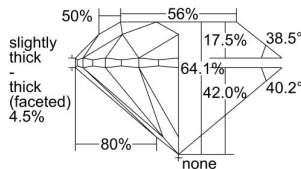

GIA®

FACSIMILE

GIA REPORT 6445536501

Verify this report at GIA.edu

GIA NATURAL DIAMOND DOSSIER®

September 09, 2022
GIA Report Number **6445536501**
Shape and Cutting Style ..... **Round Brilliant**
Measurements ..... **3.51 - 3.55 x 2.27 mm**

GRADING RESULTS

Carat Weight ..... **0.18 carat**
Color Grade ..... **D**
Clarity Grade **S11**
Cut Grade ..... **Very Good**

ADDITIONAL GRADING INFORMATION

Polish ..... **Very Good**
Symmetry ..... **Very Good**
Fluorescence ..... **None**
Clarity Characteristics ..... **Cloud**
Inscription(s): **GIA 6445536501**

PROPORTIONS

Profile to actual proportions

GRADING SCALES

GIA COLOR SCALE

COLOURESS	D
	E
	F
	G
	H
	I
	J
NEAR COLOURESS	K
	L
Faint	M
	N
	O
	P
Very Light	Q
	R
	S
	T
	U
	V
Light	W
	X
	Y
	Z

GIA CLARITY SCALE

VERY VERY SLIGHTLY INCLUDED	FLAWLESS
	INTERNALLY FLAWLESS
VERY SLIGHTLY INCLUDED	VVS₁
	VVS₂
SLIGHTLY INCLUDED	VS₁
	VS₂
INCLUDED	I₁
	I₂
	I₃

GIA CUT SCALE

EXCELLENT
VERY GOOD
GOOD
FAIR
POOR