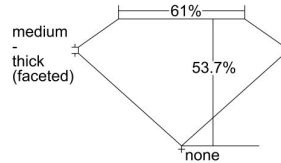

GIA®

FACSIMILE

GIA REPORT 6445536697

Verify this report at GIA.edu

GIA NATURAL DIAMOND DOSSIER®

September 05, 2022
GIA Report Number **6445536697**
Shape and Cutting Style ..... **Heart Brilliant**
Measurements ..... **5.88 x 6.72 x 3.61 mm**

GRADING RESULTS

Carat Weight ..... **0.82 carat**
Color Grade ..... **G**
Clarity Grade **S11**

ADDITIONAL GRADING INFORMATION

Polish ..... **Excellent**
Symmetry ..... **Excellent**
Fluorescence ..... **None**
Clarity Characteristics ..... **Cloud, Feather**
Inscription(s): **GIA 6445536697**

PROPORTIONS

Profile not to actual proportions

GRADING SCALES

GIA COLOR SCALE		GIA CLARITY SCALE			
COLORLESS	D	VERY VERY SLIGHTLY INCLUDED	FLAWLESS		
	E		INTERNALLY FLAWLESS		
	F	VERY SLIGHTLY INCLUDED	VVS₁		
	G		VVS₂		
	H		VS₁		
	NEAR COLORLESS	I	SLIGHTLY INCLUDED	VS₂	
		J		S1₁	
		FAINT	K	INCLUDED	S1₂
			L		I₁
			M		I₂
VERT LIGHT	N	INCLUDED	I₃		
	O				
	P				
	Q				
	R				
	S				
LIGHT	T				
	U				
	V				
	W				
	X				
	Y				
	Z