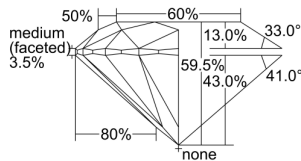

GIA®

FACSIMILE

GIA REPORT 6445542807

Verify this report at GIA.edu

GIA NATURAL DIAMOND DOSSIER®

September 05, 2022
GIA Report Number **6445542807**
Shape and Cutting Style ..... **Round Brilliant**
Measurements ..... **5.86 - 5.88 x 3.49 mm**

GRADING RESULTS

Carat Weight ..... **0.73 carat**
Color Grade ..... **I**
Clarity Grade **S12**
Cut Grade ..... **Excellent**

ADDITIONAL GRADING INFORMATION

Polish ..... **Excellent**
Symmetry ..... **Excellent**
Fluorescence ..... **Faint**
Clarity Characteristics ..... **Feather, Cloud**
Inscription(s): **GIA 6445542807**

PROPORTIONS

Profile to actual proportions

GRADING SCALES

GIA COLOR SCALE	GIA CLARITY SCALE	GIA CUT SCALE	
D	FLAWLESS	EXCELLENT	
E	INTERNALLY FLAWLESS		
F		VVS₁	VERY GOOD
G	VVS₂		
H	VS₁	GOOD	
I	VS₂		
J	S1₁	FAIR	
K	S1₂		
L	I₁	POOR	
M	I₂		
N	I₃		
O			
P			
Q			
R			
S			
T			
U			
V			
W			
X			
Y			
Z