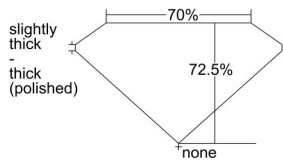

GIA®

FACSIMILE

GIA REPORT 6445572392

Verify this report at GIA.edu

GIA NATURAL DIAMOND DOSSIER®

September 05, 2022
GIA Report Number **6445572392**
Shape and Cutting Style ..... **Square Modified Brilliant**
Measurements ..... **5.29 x 5.25 x 3.80 mm**

GRADING RESULTS

Carat Weight ..... **0.90 carat**
Color Grade ..... **F**
Clarity Grade **VVS1**

ADDITIONAL GRADING INFORMATION

Polish ..... **Excellent**
Symmetry ..... **Excellent**
Fluorescence ..... **None**
Clarity Characteristics ..... **Pinpoint, Feather**
Inscription(s): **GIA 6445572392**

PROPORTIONS

Profile not to actual proportions

GRADING SCALES

GIA COLOR SCALE		GIA CLARITY SCALE			
COLORLESS	D	VERY VERY SLIGHTLY INCLUDED	FLAWLESS		
	E		INTERNALLY FLAWLESS		
	F	VERY SLIGHTLY INCLUDED	VVS₁		
	G		VVS₂		
	H		VS₁		
	NEAR COLORLESS	I	SLIGHTLY INCLUDED	VS₂	
		J		SI₁	
		FAINT	K	INCLUDED	SI₂
			L		I₁
			M		I₂
VERY LIGHT			N	INCLUDED	I₃
			O		
			P		
	Q				
LIGHT	R				
	S				
	T				
	U				
	V				
	Z