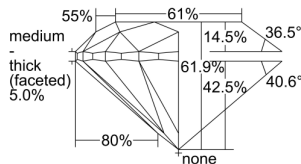

GIA®

FACSIMILE

GIA REPORT 6445603356

Verify this report at GIA.edu

GIA NATURAL DIAMOND DOSSIER®

September 07, 2022
GIA Report Number **6445603356**
Shape and Cutting Style ..... **Round Brilliant**
Measurements ..... **3.86 - 3.89 x 2.40 mm**

GRADING RESULTS

Carat Weight ..... **0.23 carat**
Color Grade ..... **D**
Clarity Grade **S11**
Cut Grade ..... **Very Good**

ADDITIONAL GRADING INFORMATION

Polish ..... **Very Good**
Symmetry ..... **Very Good**
Fluorescence ..... **Faint**
Clarity Characteristics ..... **Crystal**
Inscription(s): **GIA 6445603356**

PROPORTIONS

Profile to actual proportions

GRADING SCALES

GIA COLOR SCALE	GIA CLARITY SCALE	GIA CUT SCALE	
D	FLAWLESS	EXCELLENT	
E	INTERNALLY FLAWLESS		
F		VVS₁	VERY GOOD
G	VVS₂		
H	VS₁	GOOD	
I	VS₂		
J	S1₁	FAIR	
K	S1₂		
L	I₁	POOR	
M	I₂		
N	I₃		
O			
P			
Q			
R			
S			
T			
U			
V			
W			
X			
Y			
Z