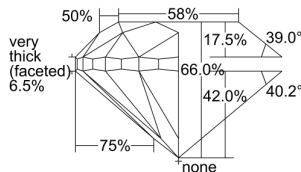

GIA®

FACSIMILE

GIA REPORT 6445627722

Verify this report at GIA.edu

GIA NATURAL DIAMOND DOSSIER®

September 12, 2022
GIA Report Number **6445627722**
Shape and Cutting Style ..... **Round Brilliant**
Measurements ..... **4.84 - 4.87 x 3.20 mm**

GRADING RESULTS

Carat Weight ..... **0.50 carat**
Color Grade ..... **D**
Clarity Grade **VVS1**
Cut Grade ..... **Good**

ADDITIONAL GRADING INFORMATION

Polish ..... **Excellent**
Symmetry ..... **Excellent**
Fluorescence ..... **Faint**
Clarity Characteristics..... **Cloud, Feather, Indented Natural**
Inscription(s): **GIA 6445627722**

PROPORTIONS

Profile to actual proportions

GRADING SCALES

GIA COLOR SCALE

COLORESS	D
	E
	F
	G
	H
	I
	J
NEAR COLORESS	K
	L
FAIN	M
	N
	O
	P
VERY LIGHT	Q
	R
	S
	T
	U
	V
	W
	X
	Y
LIGHT	Z

GIA CLARITY SCALE

FLAWLESS	VERY VERY SLIGHTLY INCLUDED	VVS₁	VVS₂	VS₁	VS₂	SLIGHTLY INCLUDED	SI₁	SI₂	I₁	I₂	I₃	
												INTERNALLY FLAWLESS

GIA CUT SCALE

EXCELLENT
VERY GOOD
GOOD
FAIR
POOR