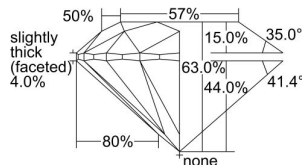

GIA®

FACSIMILE

GIA REPORT 6445639789

Verify this report at GIA.edu

GIA NATURAL DIAMOND DOSSIER®

September 14, 2022
GIA Report Number **6445639789**
Shape and Cutting Style ..... **Round Brilliant**
Measurements ..... **5.07 - 5.11 x 3.20 mm**

GRADING RESULTS

Carat Weight ..... **0.51 carat**
Color Grade ..... **F**
Clarity Grade **VVS1**
Cut Grade ..... **Excellent**

ADDITIONAL GRADING INFORMATION

Polish ..... **Excellent**
Symmetry ..... **Excellent**
Fluorescence ..... **Medium Blue**
Clarity Characteristics ..... **Feather**
Inscription(s): **GIA 6445639789**

PROPORTIONS

Profile to actual proportions