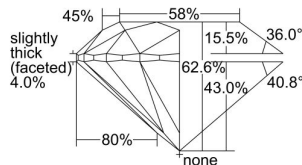

GIA®

FACSIMILE

GIA REPORT 6445683185

Verify this report at GIA.edu

GIA NATURAL DIAMOND DOSSIER®

September 14, 2022
GIA Report Number 6445683185
Shape and Cutting Style ..... Round Brilliant
Measurements ..... 4.24 - 4.27 x 2.67 mm

GRADING RESULTS

Carat Weight ..... 0.30 carat
Color Grade ..... E
Clarity Grade VS1
Cut Grade ..... Excellent

ADDITIONAL GRADING INFORMATION

Polish ..... Excellent
Symmetry ..... Excellent
Fluorescence ..... Faint
Clarity Characteristics..... Crystal, Feather, Indented Natural, Pinpoint

Inscription(s): GIA 6445683185

PROPORTIONS

Profile to actual proportions