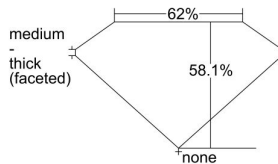

GIA®

FACSIMILE

GIA REPORT 6445714478

Verify this report at GIA.edu

GIA NATURAL DIAMOND DOSSIER®

September 21, 2022
GIA Report Number **6445714478**
Shape and Cutting Style ..... **Heart Brilliant**
Measurements ..... **5.87 x 6.75 x 3.92 mm**

GRADING RESULTS

Carat Weight ..... **0.91 carat**
Color Grade ..... **H**
Clarity Grade **VVS2**

ADDITIONAL GRADING INFORMATION

Polish ..... **Excellent**
Symmetry ..... **Very Good**
Fluorescence ..... **Medium Blue**
Clarity Characteristics..... **Needle, Cavity**
Inscription(s): **GIA 6445714478**

PROPORTIONS

Profile not to actual proportions

GRADING SCALES

GIA COLOR SCALE		GIA CLARITY SCALE			
COLORLESS	D	VERY VERY SLIGHTLY INCLUDED	FLAWLESS		
	E		INTERNALLY FLAWLESS		
	F	VERY SLIGHTLY INCLUDED	VVS₁		
	G		VVS₂		
	H		VS₁		
	NEAR COLORLESS	I	SLIGHTLY INCLUDED	VS₂	
		J		SI₁	
		FAINT	K	INCLUDED	SI₂
			L		I₁
			M		I₂
VERT LIGHT	N	LIGHT	I₃		
	O				
	P				
	Q				
	R				
	S				
	T