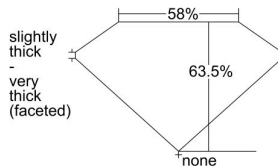

GIA®

FACSIMILE

GIA REPORT 6445715678

Verify this report at GIA.edu

GIA NATURAL DIAMOND DOSSIER®

September 20, 2022
GIA Report Number **6445715678**
Shape and Cutting Style ..... **Pear Brilliant**
Measurements ..... **7.95 x 5.46 x 3.47 mm**

GRADING RESULTS

Carat Weight ..... **0.90 carat**
Color Grade ..... **E**
Clarity Grade **S11**

ADDITIONAL GRADING INFORMATION

Polish ..... **Excellent**
Symmetry ..... **Excellent**
Fluorescence ..... **Medium Blue**
Clarity Characteristics ..... **Cloud, Crystal, Feather**
Inscription(s): **GIA 6445715678**

PROPORTIONS

Profile not to actual proportions

GRADING SCALES

GIA COLOR SCALE		GIA CLARITY SCALE			
COLORLESS	D	VERY VERY SLIGHTLY INCLUDED	FLAWLESS		
	E		INTERNALLY FLAWLESS		
	F		VVS₁		
	G		VVS₂		
	NEAR COLORLESS	H	VERY SLIGHTLY INCLUDED	VS₁	
		I		VS₂	
		FAINT	J	SLIGHTLY INCLUDED	S1₁
			K		S1₂
	L		I₁		
	VERT LIGHT		M	INCLUDED	I₂
N			I₃		
O					
P					
LIGHT	Q				
	R				
	S				
	T				
	U				
	Z