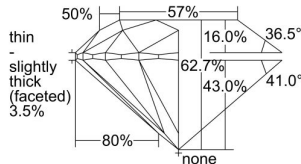

GIA®

FACSIMILE

GIA REPORT 6445721364

Verify this report at GIA.edu

GIA NATURAL DIAMOND DOSSIER®

September 22, 2022
GIA Report Number **6445721364**
Shape and Cutting Style ..... **Round Brilliant**
Measurements ..... **3.61 - 3.63 x 2.27 mm**

GRADING RESULTS

Carat Weight ..... **0.18 carat**
Color Grade ..... **D**
Clarity Grade **S11**
Cut Grade ..... **Excellent**

ADDITIONAL GRADING INFORMATION

Polish ..... **Excellent**
Symmetry ..... **Excellent**
Fluorescence ..... **None**
Clarity Characteristics ..... **Crystal**
Inscription(s): **GIA 6445721364**

PROPORTIONS

Profile to actual proportions