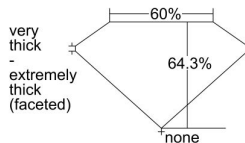

GIA®

FACSIMILE

GIA REPORT 6445732303

Verify this report at GIA.edu

GIA NATURAL DIAMOND DOSSIER®

September 21, 2022
GIA Report Number **6445732303**
Shape and Cutting Style ..... **Pear Brilliant**
Measurements ..... **7.26 x 4.83 x 3.11 mm**

GRADING RESULTS

Carat Weight ..... **0.70 carat**
Color Grade ..... **F**
Clarity Grade **VS1**

ADDITIONAL GRADING INFORMATION

Polish ..... **Excellent**
Symmetry ..... **Very Good**
Fluorescence ..... **Faint**
Clarity Characteristics ..... **Crystal, Needle, Pinpoint**
Inscription(s): **GIA 6445732303**

PROPORTIONS

Profile not to actual proportions

GRADING SCALES

GIA COLOR SCALE		GIA CLARITY SCALE			
COLORLESS	D	VERY VERY SLIGHTLY INCLUDED	FLAWLESS		
	E		INTERNALLY FLAWLESS		
	F	VERY SLIGHTLY INCLUDED	VVS₁		
	G		VVS₂		
	H		VS₁		
	NEAR COLORLESS	I	SLIGHTLY INCLUDED	VS₂	
		J		SI₁	
		FAINT	K	INCLUDED	SI₂
			L		I₁
			M		I₂
N			I₃		
VERT LIGHT	O	LIGHT			
	P				
	Q				
	R				
	S				
	T				
LIGHT	U				
	V				
	W				
	X				
Y					
Z