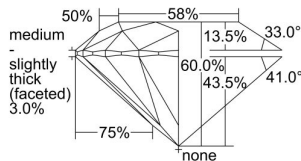

GIA®

FACSIMILE

GIA REPORT 6445732443

Verify this report at GIA.edu

GIA NATURAL DIAMOND DOSSIER®

September 23, 2022
GIA Report Number **6445732443**
Shape and Cutting Style ..... **Round Brilliant**
Measurements ..... **4.54 - 4.57 x 2.74 mm**

GRADING RESULTS

Carat Weight ..... **0.34 carat**
Color Grade ..... **I**
Clarity Grade **S11**
Cut Grade ..... **Excellent**

ADDITIONAL GRADING INFORMATION

Polish ..... **Excellent**
Symmetry ..... **Excellent**
Fluorescence ..... **None**
Clarity Characteristics ..... **Crystal, Feather**
Inscription(s): **GIA 6445732443**

PROPORTIONS

Profile to actual proportions

GRADING SCALES

GIA COLOR SCALE	GIA CLARITY SCALE	GIA CUT SCALE	
D	FLAWLESS	EXCELLENT	
E	INTERNALLY FLAWLESS		
F		VVS₁	VERY GOOD
G	VVS₂		
H	VS₁	GOOD	
I	VS₂		
J	S1₁	FAIR	
K	S1₂		
L	I₁	POOR	
M	I₂		
N	I₃		
O			
P			
Q			
R			
S			
T			
U			
V			
W			
X			
Y			
Z