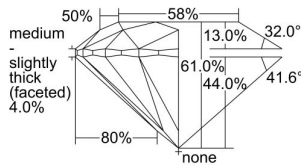

GIA®

FACSIMILE

GIA REPORT 6445733117

Verify this report at GIA.edu

GIA NATURAL DIAMOND DOSSIER®

September 22, 2022
GIA Report Number **6445733117**
Shape and Cutting Style ..... **Round Brilliant**
Measurements ..... **3.72 - 3.73 x 2.27 mm**

GRADING RESULTS

Carat Weight ..... **0.19 carat**
Color Grade ..... **E**
Clarity Grade **VVS2**
Cut Grade ..... **Excellent**

ADDITIONAL GRADING INFORMATION

Polish ..... **Excellent**
Symmetry ..... **Excellent**
Fluorescence ..... **Faint**
Clarity Characteristics..... **Cloud, Pinpoint, Indented Natural**
Inscription(s): **GIA 6445733117**

PROPORTIONS

Profile to actual proportions

GRADING SCALES

GIA COLOR SCALE	GIA CLARITY SCALE	GIA CUT SCALE	
D	FLAWLESS	EXCELLENT	
E	INTERNALLY FLAWLESS		
F		VVS₁	VERY GOOD
G	VVS₂		
H	VS₁	GOOD	
I	VS₂		
J	SI₁	FAIR	
K	SI₂		
L	I₁	POOR	
M			
N			
O	I₂		
P			
Q			
R	I₃		
S			
T			
U			
V			
W			
X			
Y			
Z