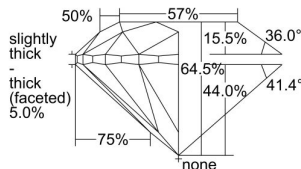

GIA®

FACSIMILE

GIA REPORT 6445752823

Verify this report at GIA.edu

GIA NATURAL DIAMOND DOSSIER®

September 21, 2022
GIA Report Number **6445752823**
Shape and Cutting Style ..... **Round Brilliant**
Measurements ..... **4.82 - 4.85 x 3.12 mm**

GRADING RESULTS

Carat Weight ..... **0.46 carat**
Color Grade ..... **H**
Clarity Grade **S12**
Cut Grade ..... **Very Good**

ADDITIONAL GRADING INFORMATION

Polish ..... **Very Good**
Symmetry ..... **Excellent**
Fluorescence ..... **None**
Clarity Characteristics ..... **Feather, Crystal, Cloud**
Inscription(s): **GIA 6445752823**

PROPORTIONS

Profile to actual proportions