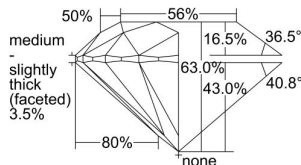

GIA®

FACSIMILE

GIA REPORT 6445754637

Verify this report at GIA.edu

GIA NATURAL DIAMOND DOSSIER®

September 30, 2022
GIA Report Number **6445754637**
Shape and Cutting Style ..... **Round Brilliant**
Measurements ..... **5.27 - 5.29 x 3.33 mm**

GRADING RESULTS

Carat Weight ..... **0.57 carat**
Color Grade ..... **K**
Clarity Grade **VS2**
Cut Grade ..... **Excellent**

ADDITIONAL GRADING INFORMATION

Polish ..... **Excellent**
Symmetry ..... **Excellent**
Fluorescence ..... **Faint**
Clarity Characteristics..... **Crystal, Cloud**
Inscription(s): **GIA 6445754637**

PROPORTIONS

Profile to actual proportions

GRADING SCALES

GIA COLOR SCALE

COLORESS	D
	E
	F
	G
	H
	I
	J
NEAR COLORESS	K
	L
FAINTE	M
	N
	O
	P
VERY LIGHT	Q
	R
	S
	T
	U
	V
	W
	X
	Y
LIGHT	Z

GIA CLARITY SCALE

VERY VERY SLIGHTLY INCLUDED	FLAWLESS
	INTERNALLY FLAWLESS
VERY SLIGHTLY INCLUDED	VVS₁
	VVS₂
SLIGHTLY INCLUDED	VS₁
	VS₂
INCLUDED	SI₁
	SI₂
	I₁
	I₂
	I₃

GIA CUT SCALE

EXCELLENT
VERY GOOD
GOOD
FAIR
POOR