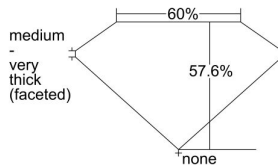

GIA®

FACSIMILE

GIA REPORT 6445774652

Verify this report at GIA.edu

GIA NATURAL DIAMOND DOSSIER®

September 26, 2022
GIA Report Number **6445774652**
Shape and Cutting Style ..... **Pear Brilliant**
Measurements ..... **5.74 x 3.65 x 2.10 mm**

GRADING RESULTS

Carat Weight ..... **0.27 carat**
Color Grade ..... **H**
Clarity Grade **VVS2**

ADDITIONAL GRADING INFORMATION

Polish ..... **Very Good**
Symmetry ..... **Very Good**
Fluorescence ..... **None**
Clarity Characteristics..... **Cloud, Needle, Pinpoint, Feather**
Inscription(s): **GIA 6445774652**

PROPORTIONS

Profile not to actual proportions

GRADING SCALES

GIA COLOR SCALE		GIA CLARITY SCALE			
COLORLESS	D	VERY VERY SLIGHTLY INCLUDED	FLAWLESS		
	E		INTERNALLY FLAWLESS		
	F	VERY SLIGHTLY INCLUDED	VVS₁		
	G		VVS₂		
	H		VS₁		
	NEAR COLORLESS	I	SLIGHTLY INCLUDED	VS₂	
		J		SI₁	
		FAINT	K	INCLUDED	SI₂
			L		I₁
			M		I₂
VERT LIGHT	N	LIGHT	I₃		
	O				
	P				
	Q				
	R