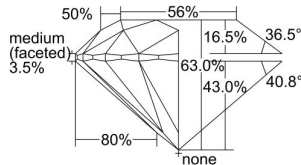

GIA®

FACSIMILE

GIA REPORT 6445777932

Verify this report at GIA.edu

GIA NATURAL DIAMOND DOSSIER®

September 22, 2022
GIA Report Number **6445777932**
Shape and Cutting Style ..... **Round Brilliant**
Measurements ..... **6.16 - 6.19 x 3.89 mm**

GRADING RESULTS

Carat Weight ..... **0.91 carat**
Color Grade ..... **I**
Clarity Grade **VS1**
Cut Grade ..... **Excellent**

ADDITIONAL GRADING INFORMATION

Polish ..... **Excellent**
Symmetry ..... **Excellent**
Fluorescence ..... **Medium Blue**
Clarity Characteristics..... **Crystal, Cloud, Needle, Pinpoint**
Inscription(s): **GIA 6445777932**

PROPORTIONS

Profile to actual proportions

GRADING SCALES

GIA COLOR SCALE	GIA CLARITY SCALE	GIA CUT SCALE
COLORESS	FLAWLESS	EXCELLENT
D	INTERNALLY FLAWLESS	
E	VVS₁	VERY GOOD
F		
G	VVS₂	
H	VS₁	GOOD
I		
J	VS₂	
K	SI₁	FAIR
L		
M	SI₂	
N	I₁	POOR
O		
P	I₂	
Q	I₃	
R		
S		
T		
U		
V		
W		
X		
Y		
Z