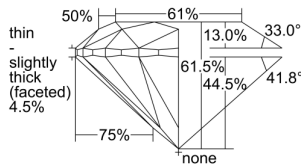

GIA®

FACSIMILE

GIA REPORT 6445810904

Verify this report at GIA.edu

GIA NATURAL DIAMOND DOSSIER®

September 27, 2022
GIA Report Number **6445810904**
Shape and Cutting Style ..... **Round Brilliant**
Measurements ..... **3.92 - 3.94 x 2.42 mm**

GRADING RESULTS

Carat Weight ..... **0.23 carat**
Color Grade ..... **K**
Clarity Grade **VVS2**
Cut Grade ..... **Excellent**

ADDITIONAL GRADING INFORMATION

Polish ..... **Excellent**
Symmetry ..... **Excellent**
Fluorescence ..... **None**
Clarity Characteristics..... **Pinpoint, Indented Natural, Cloud**
Inscription(s): **GIA 6445810904**

PROPORTIONS

Profile to actual proportions

GRADING SCALES

GIA COLOR SCALE	GIA CLARITY SCALE	GIA CUT SCALE	
D	FLAWLESS	EXCELLENT	
E	INTERNALLY FLAWLESS		
F		VVS₁	VERY GOOD
G	VVS₂		
H	VS₁	GOOD	
I	VS₂		
J	SI₁	FAIR	
K	SI₂		
L	I₁	POOR	
M			
N			
O	I₂		
P			
Q			
R	I₃		
S			
T			
U			
V			
W			
X			
Y			
Z