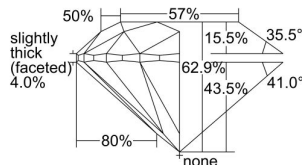

GIA®

FACSIMILE

GIA REPORT 6445815975

Verify this report at GIA.edu

GIA NATURAL DIAMOND DOSSIER®

October 03, 2022
GIA Report Number **6445815975**
Shape and Cutting Style ..... **Round Brilliant**
Measurements ..... **5.45 - 5.48 x 3.43 mm**

GRADING RESULTS

Carat Weight ..... **0.64 carat**
Color Grade ..... **E**
Clarity Grade **VS1**
Cut Grade ..... **Excellent**

ADDITIONAL GRADING INFORMATION

Polish ..... **Excellent**
Symmetry ..... **Excellent**
Fluorescence ..... **None**
Clarity Characteristics..... **Crystal, Cloud**
Inscription(s): **GIA 6445815975**

PROPORTIONS

Profile to actual proportions

GRADING SCALES

GIA COLOR SCALE

COLORESS	D
	E
	F
	G
	H
	I
	J
NEAR COLORESS	K
	L
FAIN	M
	N
	O
	P
	R
	S
	T
	U
	V
	W
	X
	Y
LIGHT	Z

GIA CLARITY SCALE

	FLAWLESS
	INTERNALLY FLAWLESS
VERY VERY SLIGHTLY INCLUDED	VVS₁
	VVS₂
VERY SLIGHTLY INCLUDED	VS₁
	VS₂
SLIGHTLY INCLUDED	SI₁
	SI₂
	I₁
	I₂
INCLUDED	I₃

GIA CUT SCALE

	EXCELLENT
	VERY GOOD
	GOOD
	FAIR
	POOR