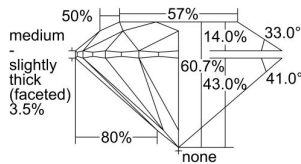

GIA®

FACSIMILE

GIA REPORT 6445827484

Verify this report at GIA.edu

GIA NATURAL DIAMOND DOSSIER®

September 27, 2022
GIA Report Number **6445827484**
Shape and Cutting Style ..... **Round Brilliant**
Measurements ..... **5.14 - 5.16 x 3.12 mm**

GRADING RESULTS

Carat Weight ..... **0.50 carat**
Color Grade ..... **G**
Clarity Grade **S11**
Cut Grade ..... **Excellent**

ADDITIONAL GRADING INFORMATION

Polish ..... **Excellent**
Symmetry ..... **Excellent**
Fluorescence ..... **None**
Clarity Characteristics ..... **Feather, Crystal**
Inscription(s): **GIA 6445827484**

PROPORTIONS

Profile to actual proportions

GRADING SCALES

GIA COLOR SCALE	GIA CLARITY SCALE	GIA CUT SCALE	
D	FLAWLESS	EXCELLENT	
E	INTERNALLY FLAWLESS		
F		VVS₁	VERY GOOD
G	VVS₂		
H	VS₁	GOOD	
I	VS₂		
J	S1₁	FAIR	
K	S1₂		
L	I₁	POOR	
M	I₂		
N	I₃		
O			
P			
Q			
R			
S			
T			
U			
V			
W			
X			
Y			
Z