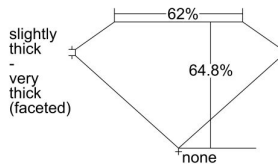

GIA®

FACSIMILE

GIA REPORT 6445875276

Verify this report at GIA.edu

GIA NATURAL DIAMOND DOSSIER®

October 11, 2022
GIA Report Number **6445875276**
Shape and Cutting Style ..... **Pear Brilliant**
Measurements ..... **7.34 x 4.92 x 3.19 mm**

GRADING RESULTS

Carat Weight ..... **0.71 carat**
Color Grade ..... **D**
Clarity Grade **VS2**

ADDITIONAL GRADING INFORMATION

Polish ..... **Very Good**
Symmetry ..... **Excellent**
Fluorescence ..... **Faint**
Clarity Characteristics ..... **Cloud, Crystal, Needle**
Inscription(s): **GIA 6445875276**

PROPORTIONS

Profile not to actual proportions

GRADING SCALES

GIA COLOR SCALE		GIA CLARITY SCALE	
COLORLESS	D	VERY VERY SLIGHTLY INCLUDED	FLAWLESS
	E		INTERNALLY FLAWLESS
	F		VVS₁
	G		VVS₂
	H		VS₁
	I		VS₂
	J		SI₁
	K		SI₂
	L		I₁
	M		I₂
NEAR COLORLESS	N	SLIGHTLY INCLUDED	I₃
	O		
	P		
	Q		
FAINT	R		
	S		
	T		
	U		
VERY LIGHT	V		
	W		
	X		
	Y		
LIGHT	Z