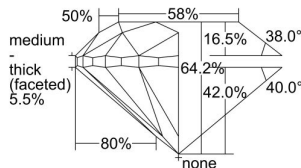

GIA®

FACSIMILE

GIA REPORT

6445892181

Verify this report at GIA.edu

GIA NATURAL DIAMOND DOSSIER®

October 06, 2022
GIA Report Number **6445892181**
Shape and Cutting Style ..... **Round Brilliant**
Measurements ..... **5.72 - 5.81 x 3.70 mm**

GRADING RESULTS

Carat Weight ..... **0.80 carat**
Color Grade ..... **G**
Clarity Grade **S11**
Cut Grade ..... **Very Good**

ADDITIONAL GRADING INFORMATION

Polish ..... **Excellent**
Symmetry ..... **Very Good**
Fluorescence ..... **None**
Clarity Characteristics ..... **Cloud, Crystal**
Inscription(s): **GIA 6445892181**

PROPORTIONS

Profile to actual proportions

GRADING SCALES

GIA COLOR SCALE	GIA CLARITY SCALE	GIA CUT SCALE	
D	FLAWLESS	EXCELLENT	
E	INTERNALLY FLAWLESS		
F		VVS₁	VERY GOOD
G	VVS₂		
H	VS₁	GOOD	
I	VS₂		
J	S1₁	FAIR	
K	S1₂		
L	I₁	POOR	
M	I₂		
N	I₃		
O			
P			
Q			
R			
S			
T			
U			
V			
W			
X			
Y			
Z