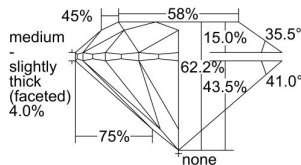

GIA®

FACSIMILE

GIA REPORT 6445939382

Verify this report at GIA.edu

GIA NATURAL DIAMOND DOSSIER®

October 11, 2022
GIA Report Number **6445939382**
Shape and Cutting Style ..... **Round Brilliant**
Measurements ..... **4.79 - 4.81 x 2.98 mm**

GRADING RESULTS

Carat Weight ..... **0.42 carat**
Color Grade ..... **D**
Clarity Grade **S11**
Cut Grade ..... **Excellent**

ADDITIONAL GRADING INFORMATION

Polish ..... **Excellent**
Symmetry ..... **Very Good**
Fluorescence ..... **None**
Clarity Characteristics ..... **Cloud**
Inscription(s): **GIA 6445939382**

PROPORTIONS

Profile to actual proportions