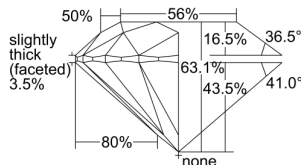

GIA®

FACSIMILE

GIA REPORT 6445952499

Verify this report at GIA.edu

GIA NATURAL DIAMOND DOSSIER®

October 19, 2022
GIA Report Number **6445952499**
Shape and Cutting Style ..... **Round Brilliant**
Measurements ..... **5.11 - 5.14 x 3.24 mm**

GRADING RESULTS

Carat Weight ..... **0.52 carat**
Color Grade ..... **E**
Clarity Grade **S11**
Cut Grade ..... **Excellent**

ADDITIONAL GRADING INFORMATION

Polish ..... **Excellent**
Symmetry ..... **Excellent**
Fluorescence ..... **None**
Clarity Characteristics..... **Crystal, Cloud**
Inscription(s): **GIA 6445952499**

PROPORTIONS

Profile to actual proportions

GRADING SCALES

GIA COLOR SCALE	GIA CLARITY SCALE	GIA CUT SCALE
COLOURESS	FLAWLESS	EXCELLENT
D	INTERNALLY FLAWLESS	
E	VVS₁	VERY GOOD
F		
G	VS₁	GOOD
H		
I	SI₁	FAIR
J		
K	I₁	POOR
L		
M	I₂	
N		
O	I₃	
P		
VERY LIGHT		
R		
S		
T		
U		
VERY LIGHT		
V		
W		
X		
Y		
Z