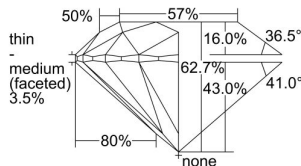

GIA®

FACSIMILE

GIA REPORT 6451134259

Verify this report at GIA.edu

GIA NATURAL DIAMOND DOSSIER®

November 01, 2022
GIA Report Number 6451134259
Shape and Cutting Style ..... Round Brilliant
Measurements ..... 4.93 - 4.95 x 3.10 mm

GRADING RESULTS

Carat Weight ..... 0.46 carat
Color Grade ..... G
Clarity Grade VS1
Cut Grade ..... Excellent

ADDITIONAL GRADING INFORMATION

Polish ..... Excellent
Symmetry ..... Excellent
Fluorescence ..... None
Clarity Characteristics ..... Crystal, Cloud, Pinpoint
Inscription(s): GIA 6451134259

PROPORTIONS

Profile to actual proportions

GRADING SCALES

GIA COLOR SCALE	GIA CLARITY SCALE	GIA CUT SCALE	
COLOURLESS D	FLAWLESS	EXCELLENT	
E	INTERNALLY FLAWLESS		
F		VVS₁	VERY GOOD
G	VVS₂		
H	VS₁	GOOD	
I	VS₂		
J	SI₁	FAIR	
K	SI₂		
L	I₁	POOR	
M	I₂		
N	I₃		
O			
P			
Q			
R			
S			
T			
U			
V			
W			
X			
Y			
Z