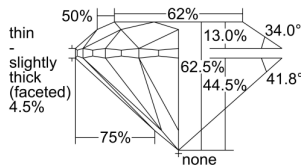

GIA®

FACSIMILE

GIA REPORT 6451156149

Verify this report at GIA.edu

GIA NATURAL DIAMOND DOSSIER®

November 03, 2022
GIA Report Number 6451156149
Shape and Cutting Style ..... Round Brilliant
Measurements ..... 5.61 - 5.66 x 3.52 mm

GRADING RESULTS

Carat Weight ..... 0.70 carat
Color Grade ..... F
Clarity Grade S11
Cut Grade ..... Excellent

ADDITIONAL GRADING INFORMATION

Polish ..... Excellent
Symmetry ..... Excellent
Fluorescence ..... None
Clarity Characteristics ..... Cloud, Crystal, Feather
Inscription(s): GIA 6451156149

PROPORTIONS

Profile to actual proportions