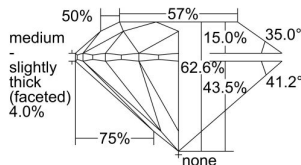

GIA®

FACSIMILE

GIA REPORT 6451176601

Verify this report at GIA.edu

GIA NATURAL DIAMOND DOSSIER®

November 11, 2022
GIA Report Number **6451176601**
Shape and Cutting Style ..... **Round Brilliant**
Measurements ..... **4.68 - 4.70 x 2.94 mm**

GRADING RESULTS

Carat Weight ..... **0.40 carat**
Color Grade ..... **E**
Clarity Grade **VVS2**
Cut Grade ..... **Excellent**

ADDITIONAL GRADING INFORMATION

Polish ..... **Excellent**
Symmetry ..... **Excellent**
Fluorescence ..... **None**
Clarity Characteristics..... **Cloud, Pinpoint, Internal Graining**
Inspection(s): **GIA 6451176601**

PROPORTIONS

Profile to actual proportions

GRADING SCALES

GIA COLOR SCALE	GIA CLARITY SCALE	GIA CUT SCALE
D	FLAWLESS	EXCELLENT
E	INTERNALLY FLAWLESS	
F	VVS₁	VERY GOOD
G		
H	VS₁	GOOD
I		
J	VS₂	FAIR
K		
L	SI₁	POOR
M		
N	I₁	POOR
O		
P	I₂	
R		
S	I₃	
T		
U		
V		
W		
X		
Y		
Z