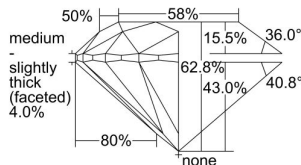

GIA®

FACSIMILE

GIA REPORT 6451187818

Verify this report at GIA.edu

GIA NATURAL DIAMOND DOSSIER®

November 08, 2022
GIA Report Number **6451187818**
Shape and Cutting Style ..... **Round Brilliant**
Measurements ..... **4.47 - 4.50 x 2.82 mm**

GRADING RESULTS

Carat Weight ..... **0.35 carat**
Color Grade ..... **H**
Clarity Grade **VS1**
Cut Grade ..... **Excellent**

ADDITIONAL GRADING INFORMATION

Polish ..... **Excellent**
Symmetry ..... **Excellent**
Fluorescence ..... **None**
Clarity Characteristics ..... **Cloud, Pinpoint**
Inscription(s): **GIA 6451187818**

PROPORTIONS

Profile to actual proportions

GRADING SCALES

GIA COLOR SCALE

COLORESS	D
	E
	F
	G
	H
	I
	J
NEAR COLORESS	K
	L
FAINT	M
	N
	O
	P
VERY LIGHT	Q
	R
	S
	T
	U
	V
LIGHT	W
	X
	Y
	Z

GIA CLARITY SCALE

FLAWLESS	VERY VERY SLIGHTLY INCLUDED	VVS₁	VVS₂	VS₁	VS₂	SLIGHTLY INCLUDED	SI₁	SI₂	I₁	I₂	I₃	
												INTERNALLY FLAWLESS

GIA CUT SCALE

EXCELLENT
VERY GOOD
GOOD
FAIR
POOR