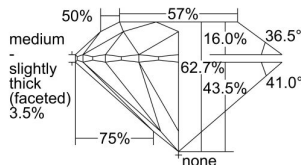

GIA®

FACSIMILE

GIA REPORT 6451292786

Verify this report at GIA.edu

GIA NATURAL DIAMOND DOSSIER®

December 01, 2022
GIA Report Number **6451292786**
Shape and Cutting Style ..... **Round Brilliant**
Measurements ..... **5.43 - 5.44 x 3.41 mm**

GRADING RESULTS

Carat Weight ..... **0.62 carat**
Color Grade ..... **G**
Clarity Grade **VS2**
Cut Grade ..... **Excellent**

ADDITIONAL GRADING INFORMATION

Polish ..... **Excellent**
Symmetry ..... **Excellent**
Fluorescence ..... **None**
Clarity Characteristics ..... **Crystal, Cloud**
Inscription(s): **GIA 6451292786**

PROPORTIONS

Profile to actual proportions