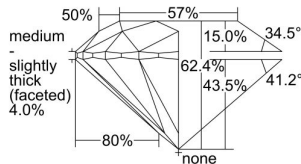

GIA®

FACSIMILE

GIA REPORT 6451337371

Verify this report at GIA.edu

GIA NATURAL DIAMOND DOSSIER®

December 07, 2022
GIA Report Number **6451337371**
Shape and Cutting Style ..... **Round Brilliant**
Measurements ..... **5.36 - 5.39 x 3.35 mm**

GRADING RESULTS

Carat Weight ..... **0.59 carat**
Color Grade ..... **G**
Clarity Grade **VVS2**
Cut Grade ..... **Excellent**

ADDITIONAL GRADING INFORMATION

Polish ..... **Excellent**
Symmetry ..... **Excellent**
Fluorescence ..... **None**
Clarity Characteristics ..... **Pinpoint, Feather**
Inscription(s): **GIA 6451337371**

PROPORTIONS

Profile to actual proportions

GRADING SCALES

GIA COLOR SCALE	GIA CLARITY SCALE	GIA CUT SCALE	
D	FLAWLESS	EXCELLENT	
E	INTERNALLY FLAWLESS		
F		VVS₁	VERY GOOD
G	VVS₂		
H	VS₁	GOOD	
I	VS₂		
J	SI₁	FAIR	
K	SI₂		
L	I₁	POOR	
M			
N	I₂		
O	I₃		
P			
Q			
R			
S			
T			
U			
V			
W			
X			
Y			
Z